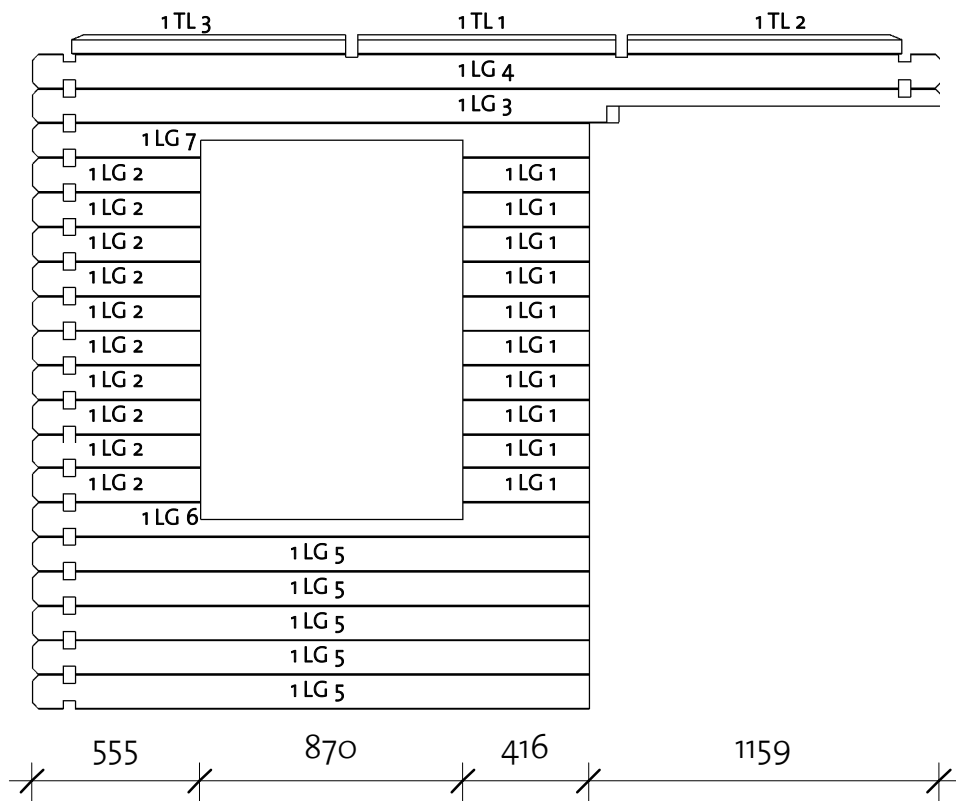

Arboga I 40 (280x280)

Wall 1

Wall 1			
Mark	Profile	Count	Cut Length

1LG 1	40x114	10	416
1LG 2	40x114	10	555
1LG 3	40x114	1	3000
1LG 4	40x114	1	3000
1LG 5	40x114	5	1841
1LG 6	40x114	1	1841
1LG 7	40x114	1	1841
1TL 1	40x63	1	855
1TL 2	40x63	1	904
1TL 3	40x63	1	904

Log Profile Wall 1	
Profile	Profile

Log Profile Wall 1	
Profile	Profile