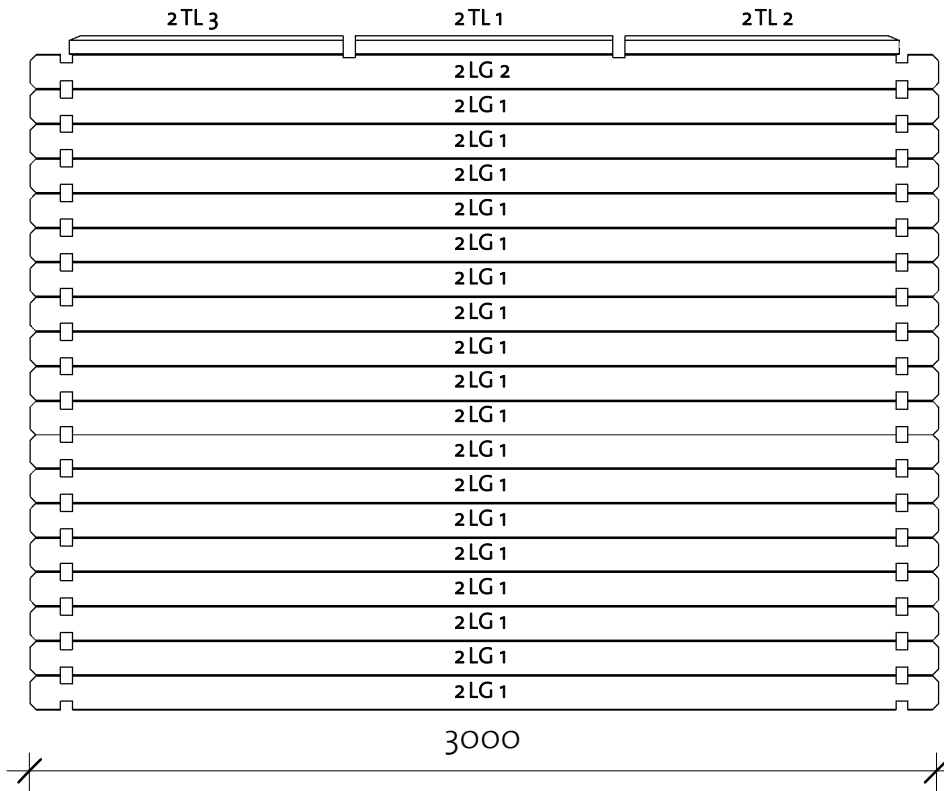

Log Profile Wall 1	
Profile	Profile

Arboga I 40 (280x280)

Wall 2

Wall 2			
Mark	Profile	Count	Cut Length

2LG 1	40x114	18	3000
2LG 2	40x114	1	3000
2TL 1	40x63	1	855
2TL 2	40x63	1	904
2TL 3	40x63	1	904

Log Profile Wall 2	
Profile	Profile