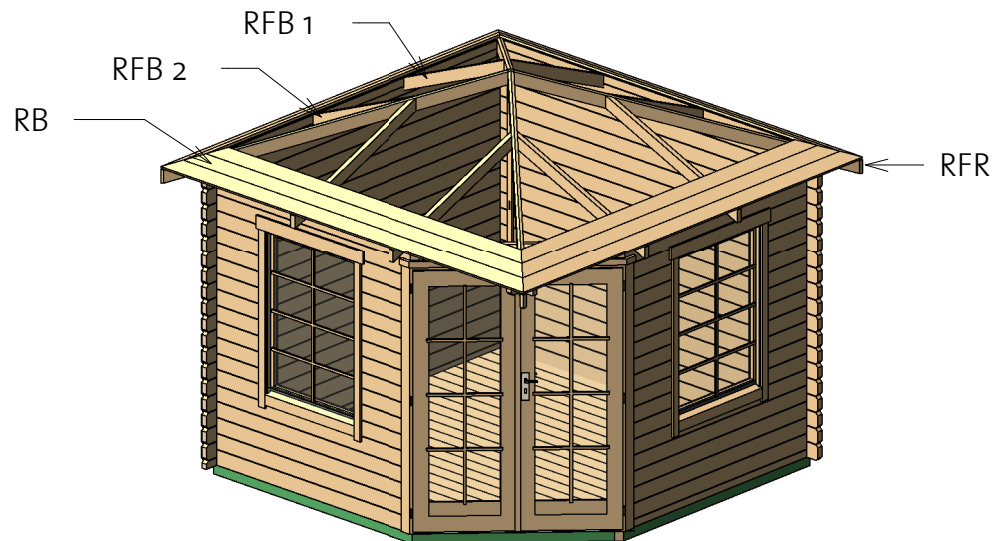

40x114	
40x63	

Arboga I 40 (280x280)

Wall A

Wall A			
Mark	Profile	Count	Cut Length

ATL 1	40x63	1	855
ATL 2	40x63	1	904
ATL 3	40x63	1	904
ABL 1	40x57	1	3000
ALG 1	40x114	18	3000
ATL 4	40x57 TL	1	3000

Log Profile Wall A	
Profile	Profile

40x114	
40x63	

Log Profile Wall A	
Profile	Profile

40x57	
40x57 TL	

Arboga I 40 (280x280)

Roof 1

Roof				
Mark	Type	Profile	Count	Length

RFR	40x94		4	2426
RFB1 left	40x85		4	1319
RFB2 right	40x85		4	1319

Roofboards				
Mark	Type	Profile	Count	Length