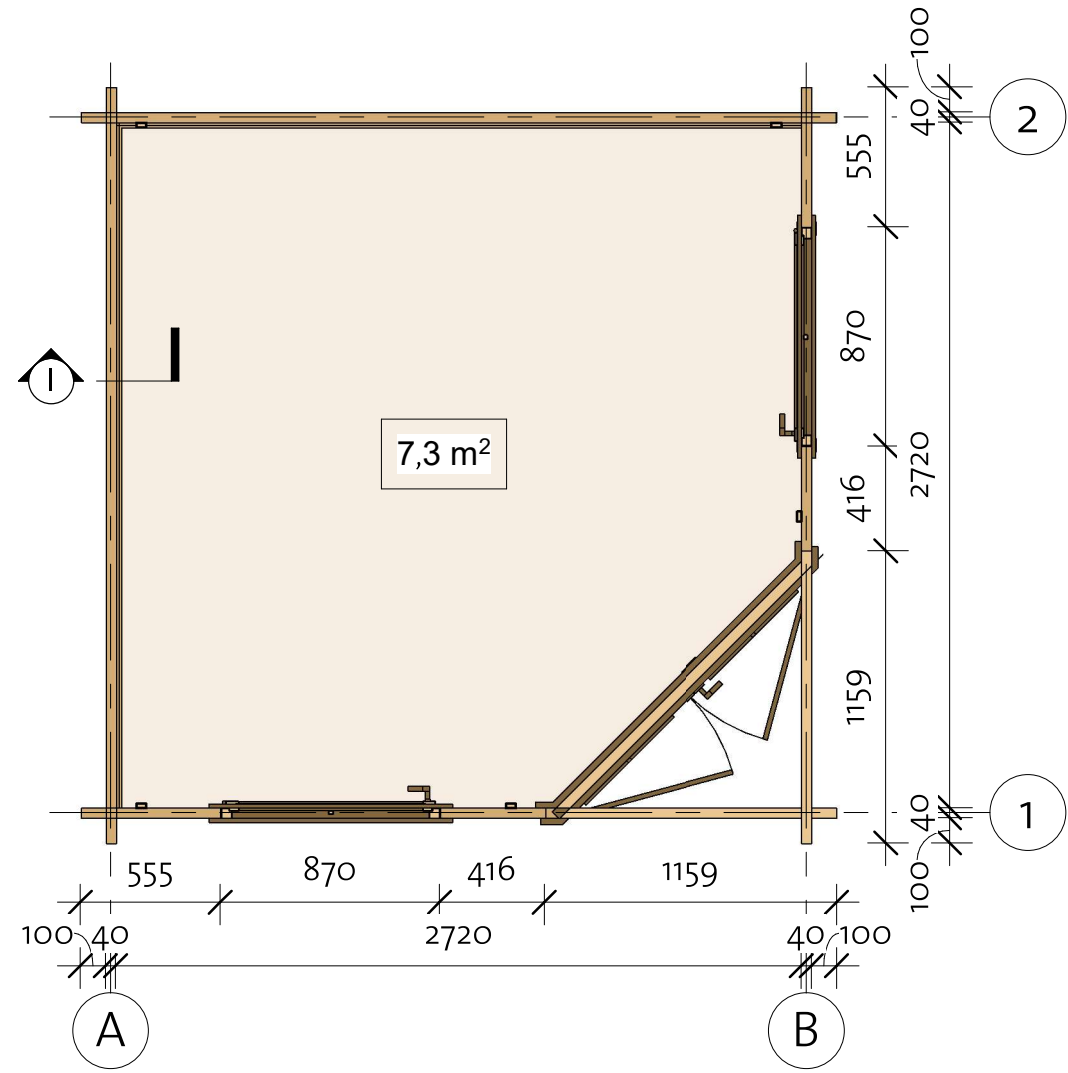

Arboga I 40 (280x280)

Arboga I 40 (280x280)

Foundation

Impregnated foundation beams				
Mark	Type	Profile	Count	Length
IFB1	IFB 40x70		6	2750
IFB2	IFB 40x70		1	2224
IFB3	IFB 40x70		1	1845
IFB4	IFB 40x70		1	1805
IFB5	IFB 40x70		2	1376

Arboga I 40 (280x280)

Floor Plan ① Baseboard

Floor Schedule

Mark	Type	Profile	Count	Length
FB 1	FB 17x114		1	1847
FB 2	FB 17x114		1	1961
FB 3	FB 17x114		1	2075
FB 4	FB 17x114		1	2189
FB 5	FB 17x114		1	2303
FB 6	FB 17x114		1	2417
FB 7	FB 17x114		1	2531
FB 8	FB 17x114		1	2645
FB 9	FB 17x114		1	2717
FB 10	FB 17x114		16	2717

BB	BB 20x40		4	2800
----	----------	---------------------------------------------------------------------------------------	---	------

Arboga I 40 (280x280)

Wall 1

Wall 1			
Mark	Profile	Count	Cut Length

Log Profile Wall 1	
Profile	Profile

Arboga I 40 (280x280)

Wall 2

Wall 2			
Mark	Profile	Count	Cut Length

2LG 1	40x114	18	3000
2LG 2	40x114	1	3000
2TL 1	40x63	1	855
2TL 2	40x63	1	904
2TL 3	40x63	1	904

Log Profile Wall 2	
Profile	Profile