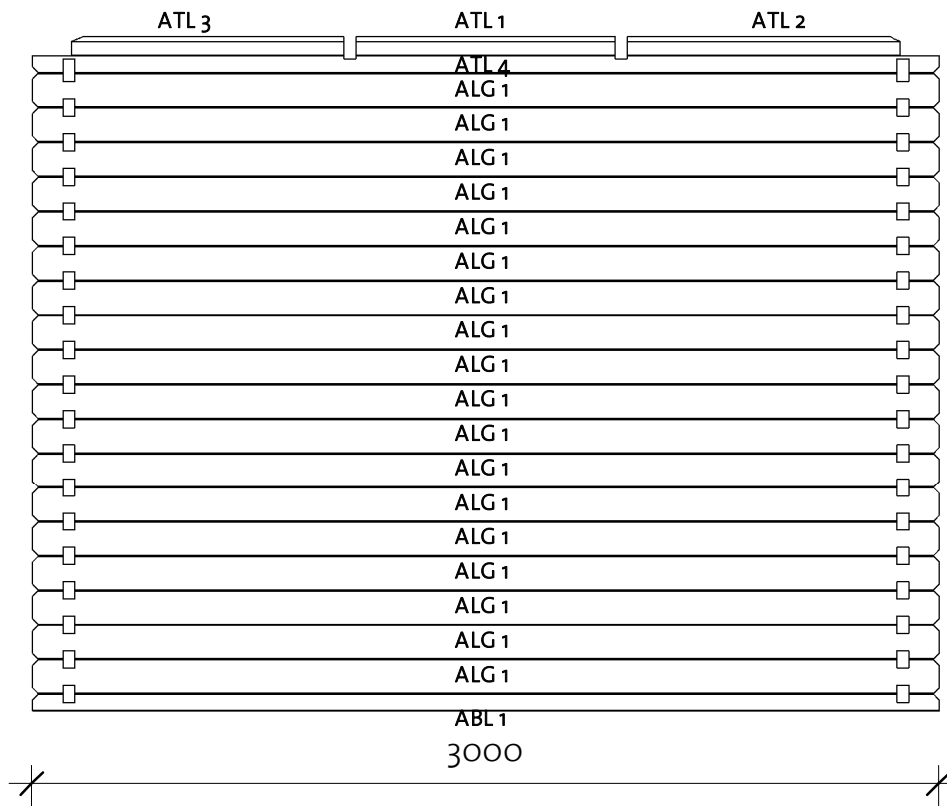

40x114	
40x63	

Arboga I 40 (280x280)

Wall A

Wall A			
Mark	Profile	Count	Cut Length

ATL 1	40x63	1	855
ATL 2	40x63	1	904
ATL 3	40x63	1	904
ABL 1	40x57	1	3000
ALG 1	40x114	18	3000
ATL 4	40x57 TL	1	3000

Log Profile Wall A	
Profile	Profile