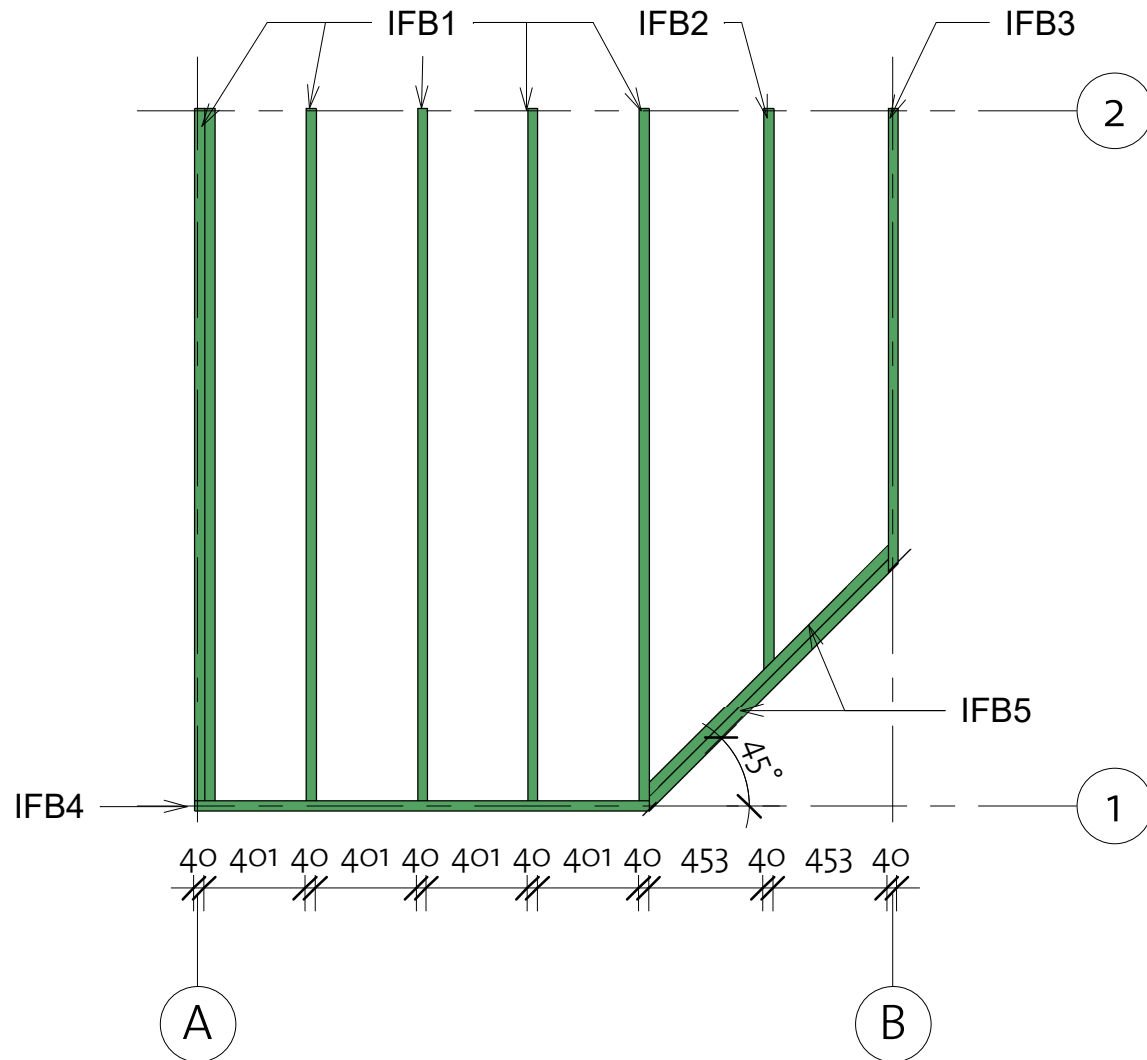

Arboga I 40 (280x280)

Arboga I 40 (280x280)

Foundation

Impregnated foundation beams				
Mark	Type	Profile	Count	Length
IFB1	IFB 40x70		6	2750
IFB2	IFB 40x70		1	2224
IFB3	IFB 40x70		1	1845
IFB4	IFB 40x70		1	1805
IFB5	IFB 40x70		2	1376

Arboga I 40 (280x280)

Floor Plan ① Baseboard

Floor Schedule

Mark	Type	Profile	Count	Length
FB 1	FB 17x114		1	1847
FB 2	FB 17x114		1	1961
FB 3	FB 17x114		1	2075
FB 4	FB 17x114		1	2189
FB 5	FB 17x114		1	2303
FB 6	FB 17x114		1	2417
FB 7	FB 17x114		1	2531
FB 8	FB 17x114		1	2645
FB 9	FB 17x114		1	2717
FB 10	FB 17x114		16	2717

BB	BB 20x40		4	2800
----	----------	---------------------------------------------------------------------------------------	---	------

Arboga I 40 (280x280)

Wall 1

Wall 1			
Mark	Profile	Count	Cut Length

Log Profile Wall 1	
Profile	Profile

Arboga I 40 (280x280)

Wall 2

Wall 2			
Mark	Profile	Count	Cut Length

2LG 1	40x114	18	3000
2LG 2	40x114	1	3000
2TL 1	40x63	1	855
2TL 2	40x63	1	904
2TL 3	40x63	1	904

Log Profile Wall 2	
Profile	Profile